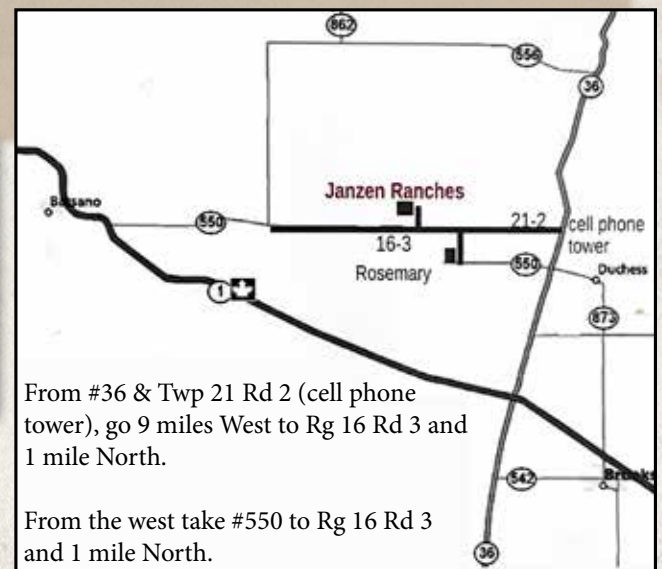

THURSDAY,
MARCH **23** 2023

JANZEN RANCH SALE LOCATION
2:00pm - Rosemary, AB